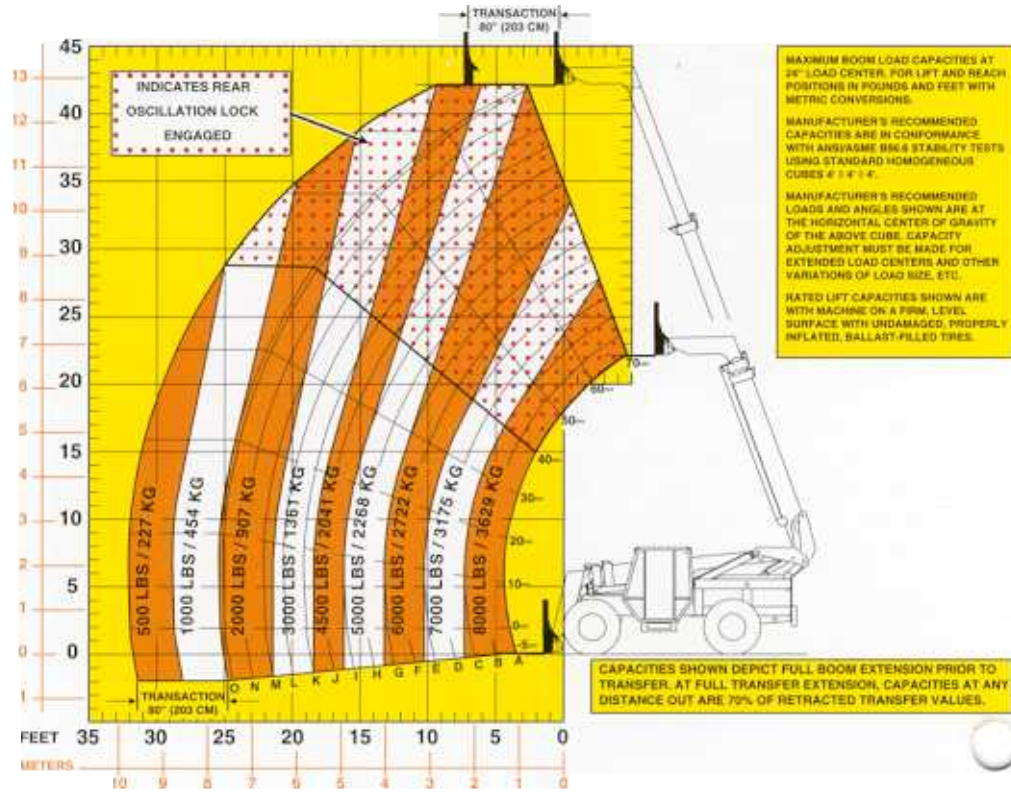

844C-42 Telescopic Handler Specifications

Performance

- Max. Capacity .....8,000 lb. (3628,8 kg)
- Lift height .....42 ft. (12,8 m)
- Land height.....42 ft. (12,8 m)
- Max. Capacity @ full height .....6,000 lb. (2721,6 kg)
- TransAction .....80 in. (203,2 cm)
- Max. forward reach.....32 ft. (9,7 m)
- Capacity @ max. forward reach .....500 lb. (226,8 kg)
- Reach below grade .....23 in. (58,4 cm)
- Outside turn radius ..13 ft. 8 in. (4,2 m)
- Frame leveling .....12.5 degrees L/R

Dimensions

- Height .....95 in. (241,3 cm)
- Length (w/ 42 in. forks) ..23 ft. 7 in. (7,1 m)
- Width .....8 ft. (2,4 m)
- Wheelbase .....124 in. (314,9 cm)
- Ground clearance .....16 in. (40,6 cm)
- Weight .....23,160 lb. (10,505 kg)

Drive Train

- Engines .....Cummins 110 HP (82 kW) turbo diesel
  John Deere 115 HP (85 kW) turbo diesel
- Transmission .....4-speed Powershift
- Axles .....Outboard planetary front & rear
- Brakes .....Wet disc
- Tires.....All terrain 13.00 x 24, 12-ply

Standard Features

- 4 wheel drive .....Yes
- 4 wheel steer, round, front & crab.....Yes
- Automatic fork leveling .....Yes
- Multi-function joystick control .....Yes
- Number of boom sections 3
- Auxiliary hydraulics to boom end.....Yes

Load Chart

Options

- Multiple tire options
- Cab enclosure options
- Suspension seat
- Outriggers
- Light packages
- Engine block heaters

Attachments

- Standard fork carriages
- Side-tilt carriages
- Hydraulic fork position carriage
- Lumber forks
- Truss boom with or without winch
- Sweeper broom with bucket
- Concrete hoppers
- Framers carriages
- Swing carriages
- Pallet forks
- Cubing forks
- Augers
- 1 1/4 cu. yd. (.96 cu. m) light material bucket

© Copyright 1999. Lull reserves the right to make changes in design and specifications without notice and without incurring obligation as to units already sold.

Lull International, Inc.
3045 Hwy. 13
St. Paul, MN 55121
(651) 454-4300 Fax: (651) 454-9225
Website: www.Lull-International.com